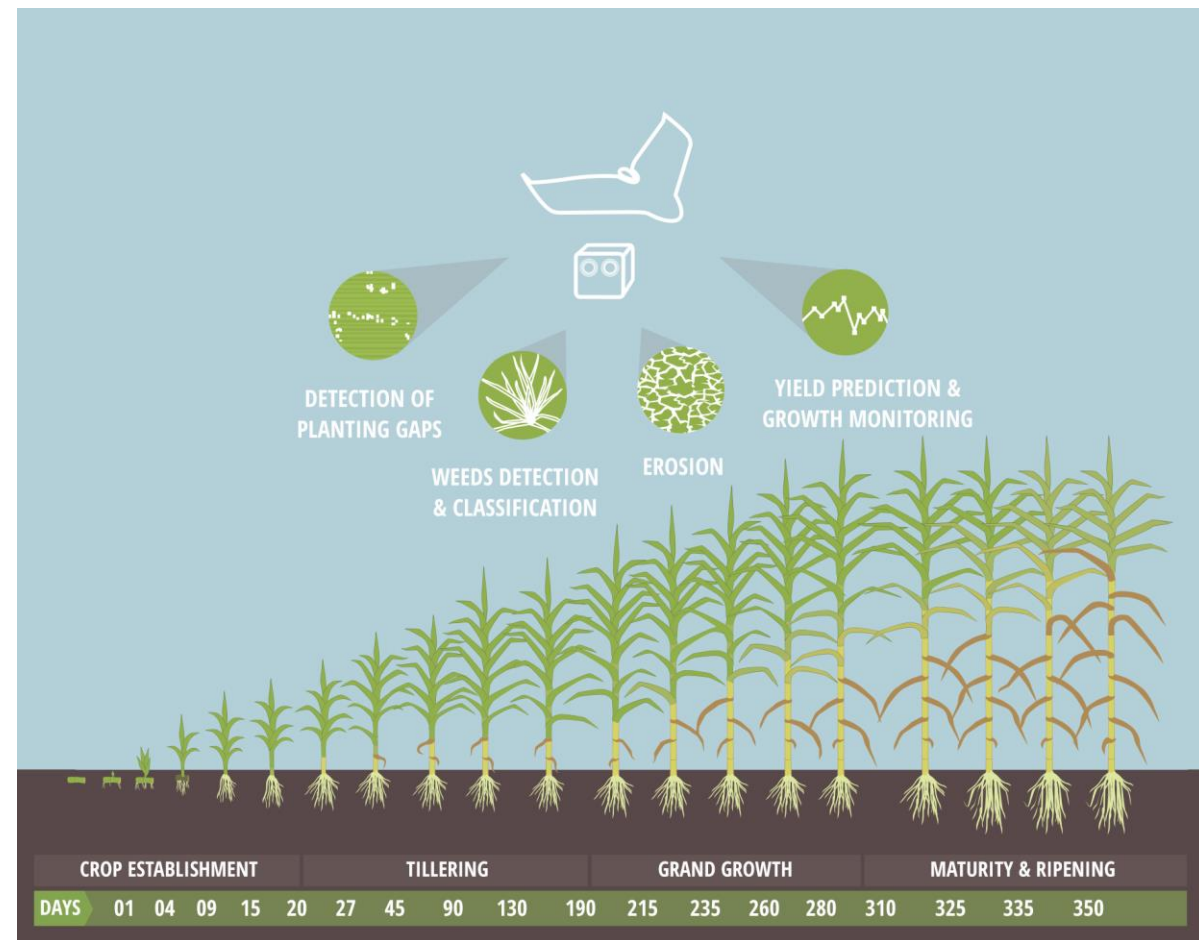

# Agritech using ML

- ▷ Efficiency and sustainability in farming
- ▷ Hyperspectral camera
- ▷ Detection of diseases or nutrient deficiencies
- ▷ Machine learning optimized for precision farming

- ▷ EPFL Spin-off
- ▷ FIT seed loan
- ▷ Based at EPFL Innovation Park