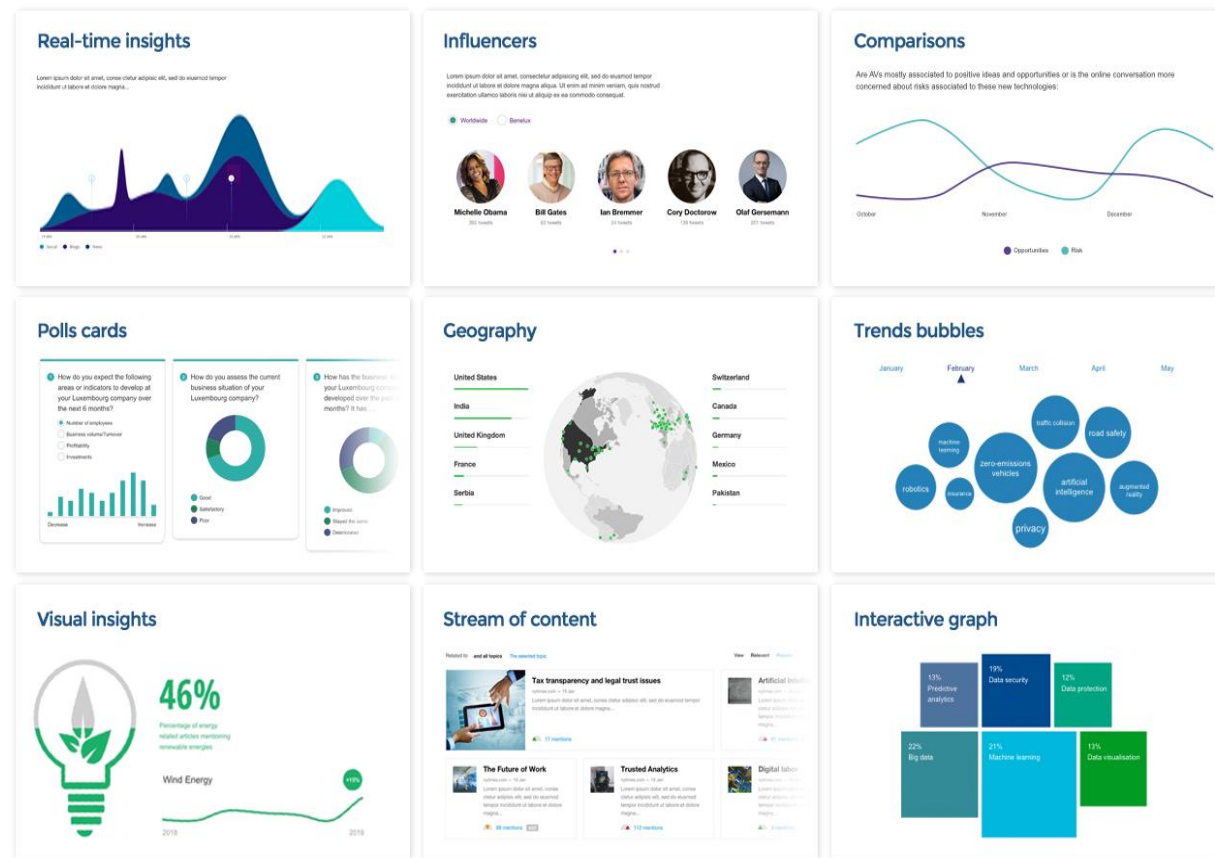

- Based at EPFL Innovation Park
- See them in Industry & AI track